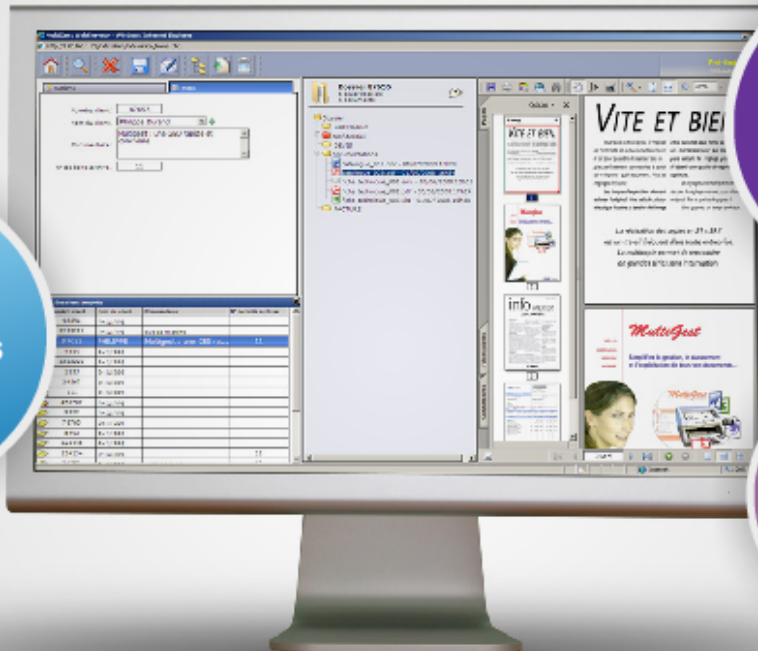

# Interface de navigation

Navigation Numérisation Indexation Recherche Consultation Importation Exportation Workflow Sécurité

© ERIC Scan 2009

rejouer l'animation

Accès facile aux différentes fonctions

Interface principale web du dossier

Icônes simplifiées

Navigation Numérisation Indexation Recherche Consultation Importation Exportation Workflow Sécurité

© ERIC Scan 2009

rejouer l'animation

The screenshot shows a software interface with a toolbar at the top. A callout box with a house icon points to a home button in the toolbar. A white menu box is overlaid on the screen with the following text:

Navigation: Numérisation Indexation Recherche Consultation Importation Exportation Workflow Sécurité  
© ERIC Scan 2009 [play] [stop] [rewind] [fast forward] [refresh] rejouer l'animation

The screenshot shows the same software interface as above. A callout box with a magnifying glass icon points to the search button in the toolbar. A white menu box is overlaid on the screen with the following text: